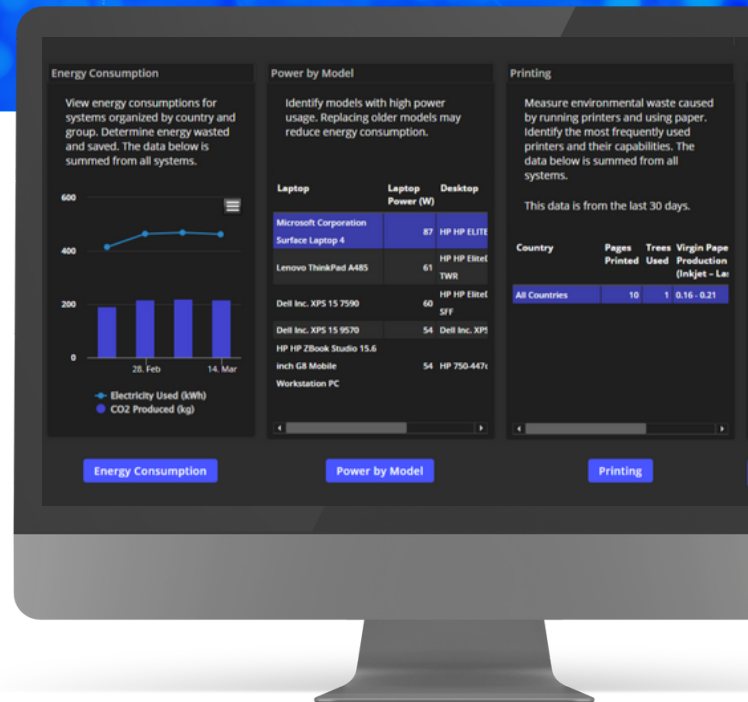

PRODUCT BRIEF

Green IT

Put sustainability at the forefront of IT and business strategies

In an effort to address growing environmental concerns, more business leaders are prioritizing green practices and corporate social responsibility in their strategic initiatives. Often missing from consideration, however, are the effects of the technology in an IT estate – including millions of tons of emissions and e-waste that can be directly attributed to servers, data centers, and computers. But this offers a unique opportunity for IT to make a positive environmental impact. While technology has become essential to the productivity and success of employees, IT also has the power to make greener decisions that drive a business' commitment to sustainability.

Drive meaningful sustainability and ESG initiatives with SysTrack

Lakeside Software's SysTrack platform collects data from endpoints across the IT estate to deliver end-to-end visibility. Organizations can easily turn this visibility into actionable insights with the dashboards and solutions provided in the Lakeside DEX Library, including the Green IT DEX pack. This pack helps organizations reduce their carbon footprint through technology performance, usage, and planning. The pack provides deep insights into energy consumption, printing waste, and power usage throughout the IT estate while highlighting opportunities to reduce. This means IT leaders can leverage real employee endpoint data to inform hardware purchases, lifecycle planning, virtual machine optimization, and employee education. With the Green IT DEX pack, Lakeside helps businesses gain a better view of the impact of their IT estate on transformative sustainability initiatives.